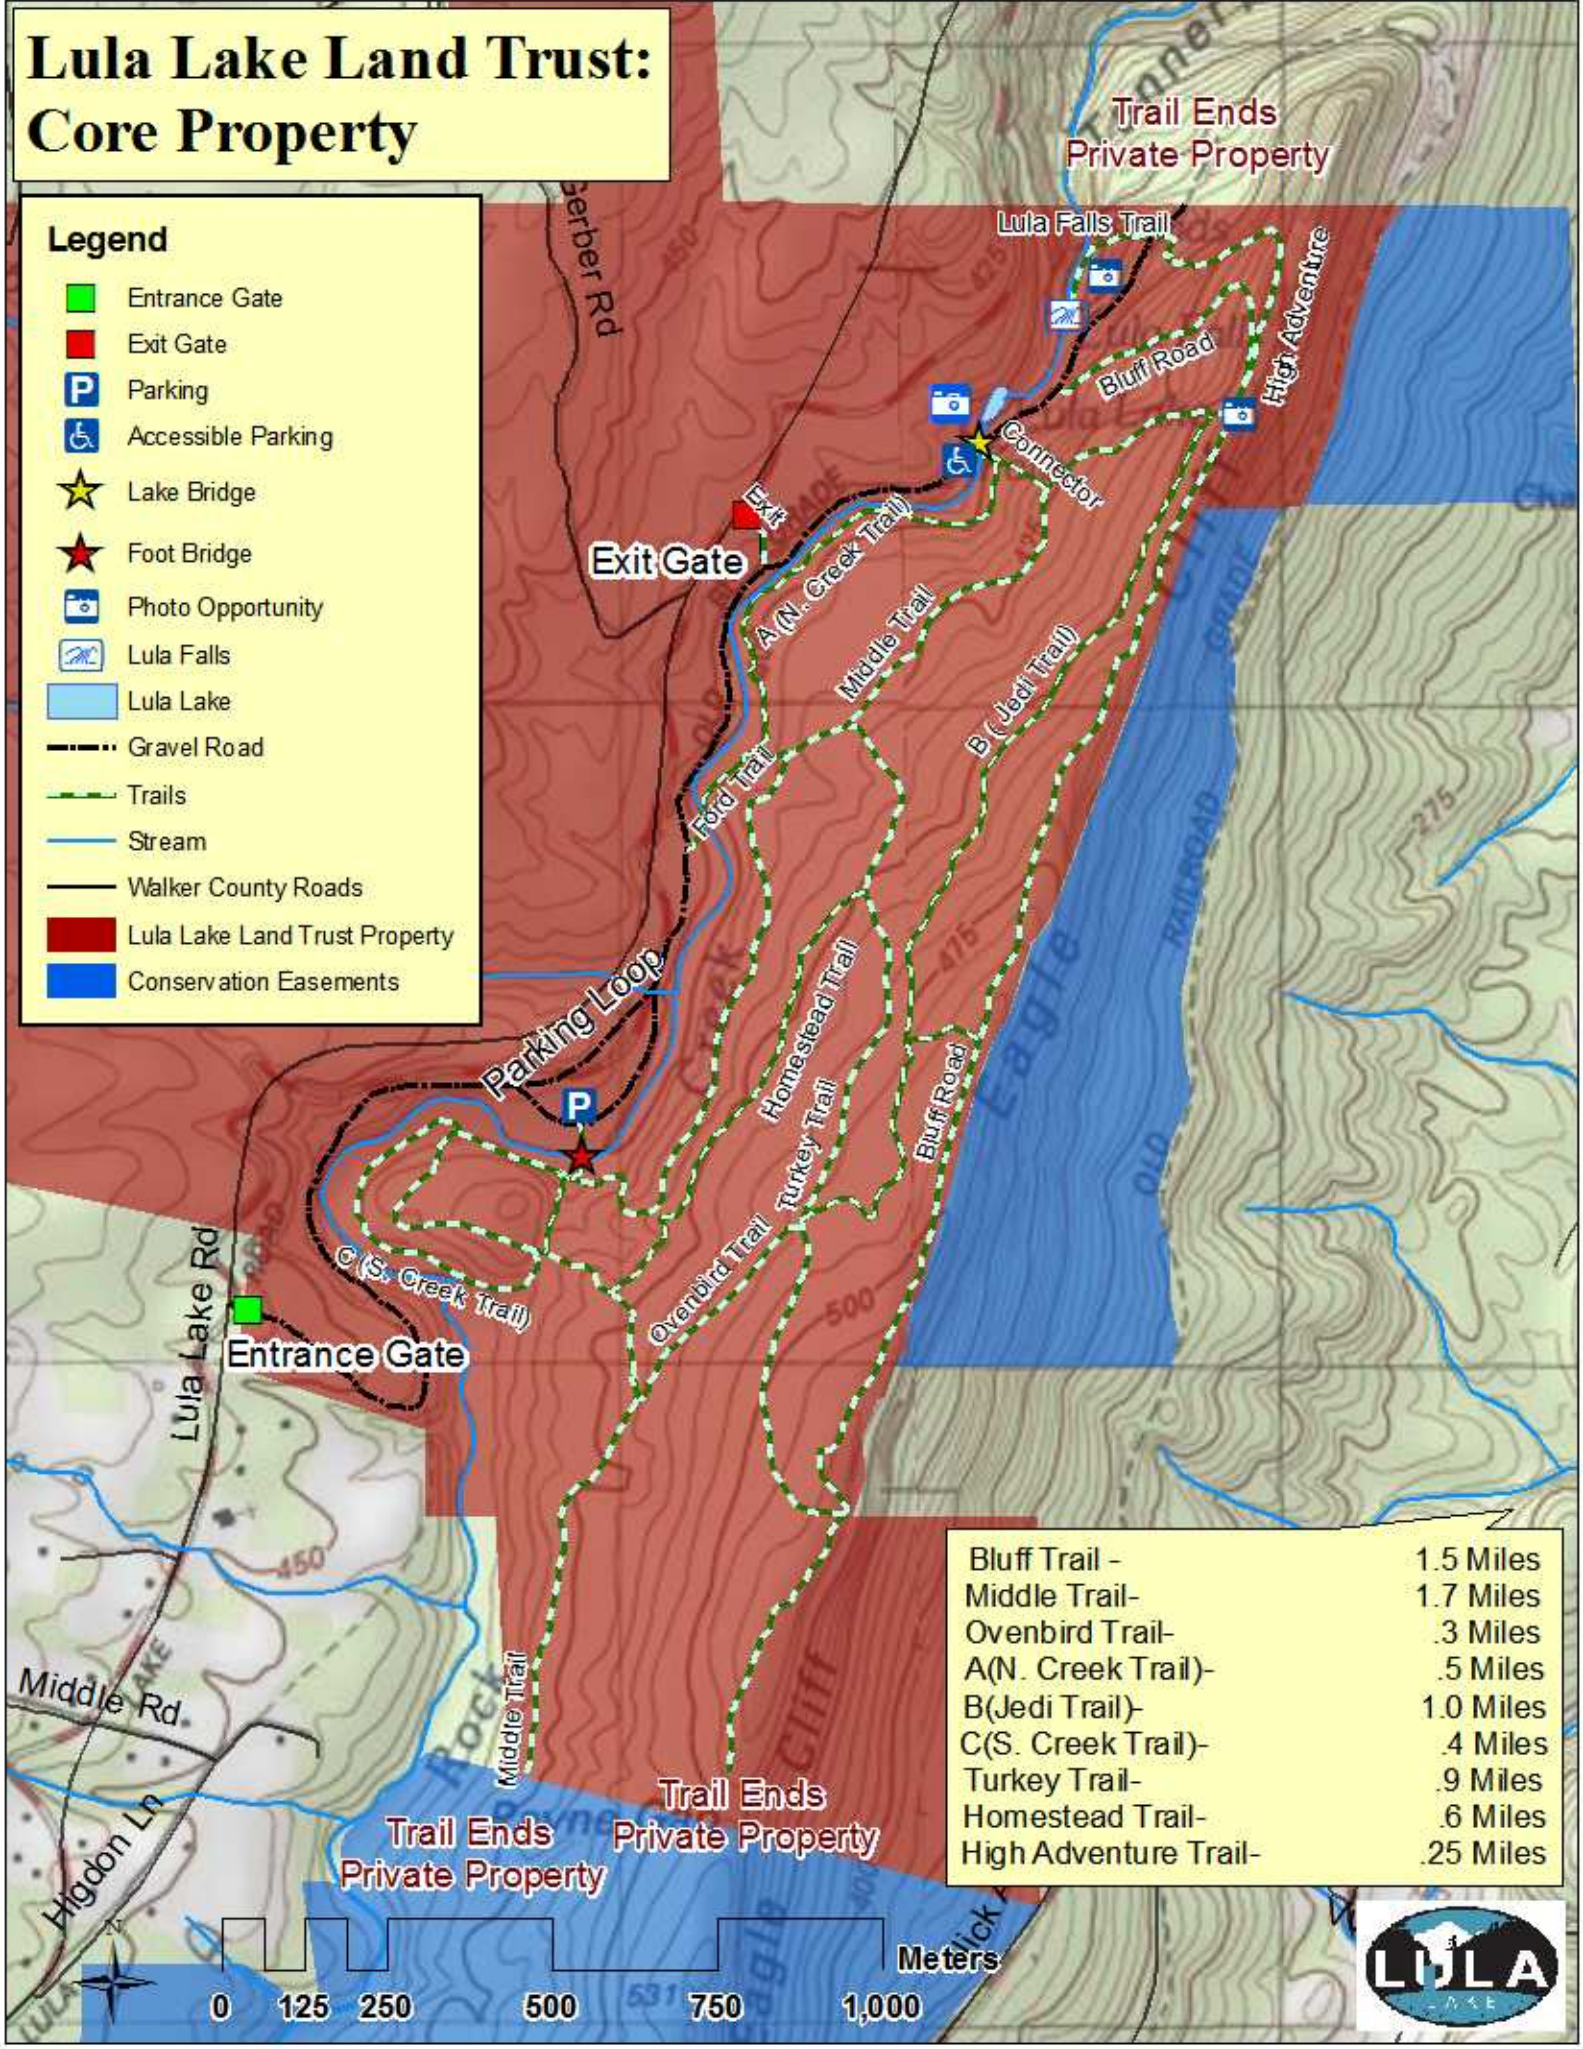

Lula Lake Land Trust: Core Property

Legend

- Entrance Gate
- Exit Gate
- P Parking
- ♿ Accessible Parking
- ★ Lake Bridge
- ★ Foot Bridge
- 📷 Photo Opportunity
- 🌊 Lula Falls
- Lula Lake
- Gravel Road
- Trails
- Stream
- Walker County Roads
- Lula Lake Land Trust Property
- Conservation Easements

Bluff Trail -	1.5 Miles
Middle Trail-	1.7 Miles
Ovenbird Trail-	.3 Miles
A(N. Creek Trail)-	.5 Miles
B(Jedi Trail)-	1.0 Miles
C(S. Creek Trail)-	.4 Miles
Turkey Trail-	.9 Miles
Homestead Trail-	.6 Miles
High Adventure Trail-	.25 Miles